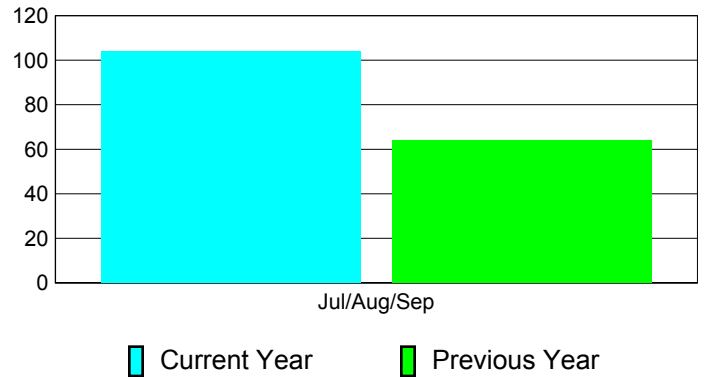

Comparison of Membership Gain/Loss

Current Year Compared to the Previous Year