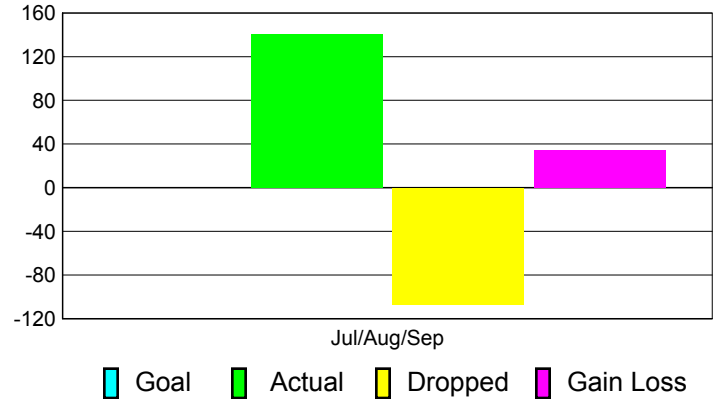

Membership Results 2011-2012

Goal, New, Dropped, Gain/Loss