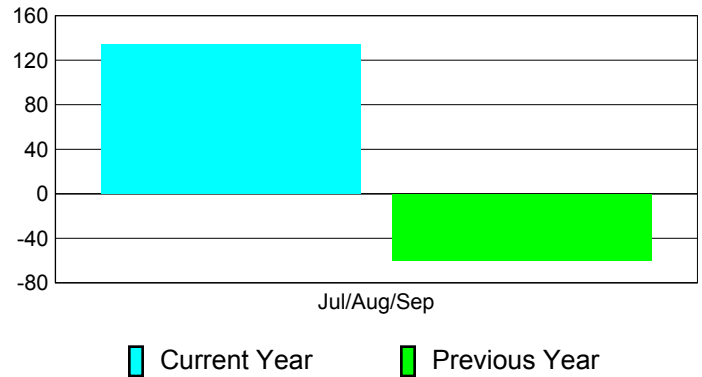

Gender Comparison 2011-2012

Jul/Aug/Sep

Male Female