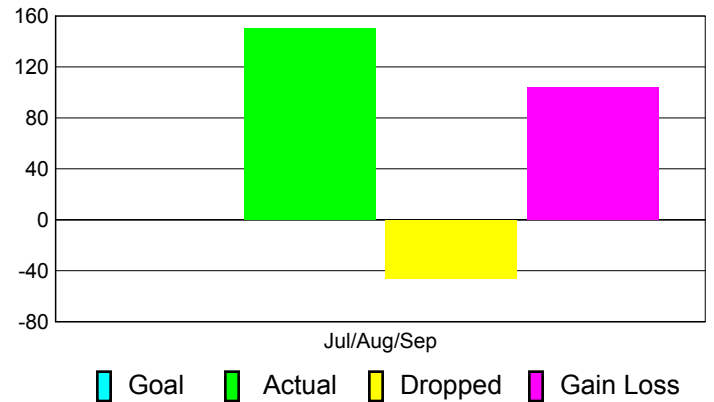

Membership Results 2011-2012

Goal, New, Dropped, Gain/Loss