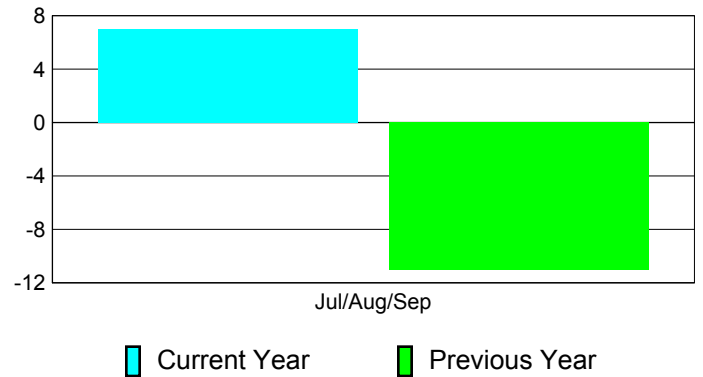

Gender Comparison 2011-2012

Jul/Aug/Sep

Male Female