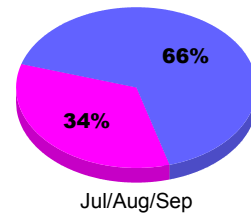

Gender Comparison 2011-2012