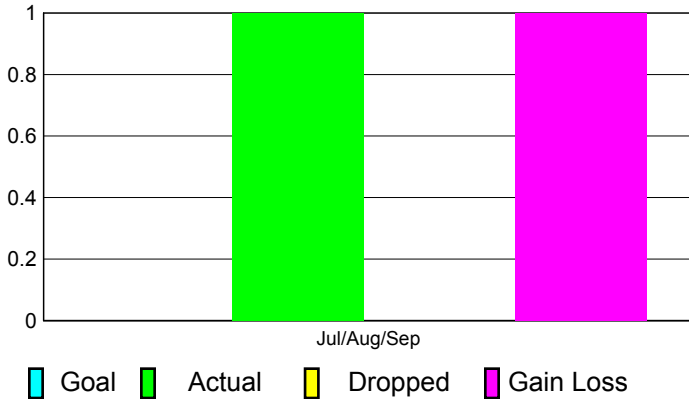

2011-2012 GMT Reports for District (or Undistricted) **District 301 B1**

GMT: **Doctor DATUK K NAGARATN**, Location: **PHILIPPINES**

GMT CA: **5**

CLUBS

Club Results
2011-2012

Clubs
2010-2011

Month	New Club Goal	Actual New Clubs	Actual Dropped Clubs	Gain/Loss of Clubs	Gain/Loss of Clubs
Jul/Aug/Sep		1	0	1	1
Totals		1	0	1	1

Club Results 2011-2012

Goal, New, Dropped, Gain/Loss

Comparison of Club Gain/Loss

Current Year Compared to the Previous Year