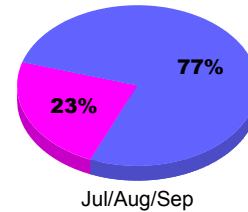

Gender Comparison 2011-2012