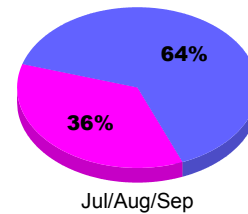

Jul/Aug/Sep

Male Female