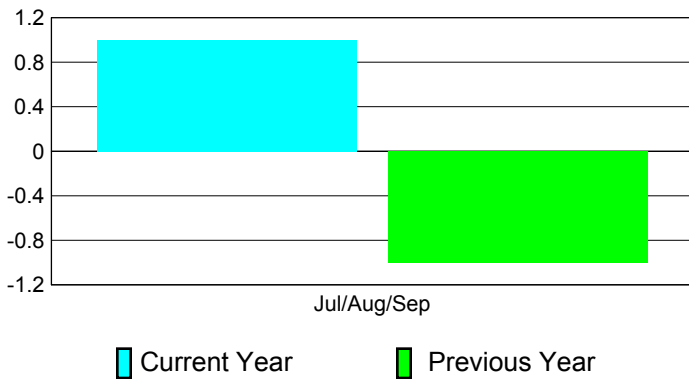

Comparison of Club Gain/Loss

Current Year Compared to the Previous Year