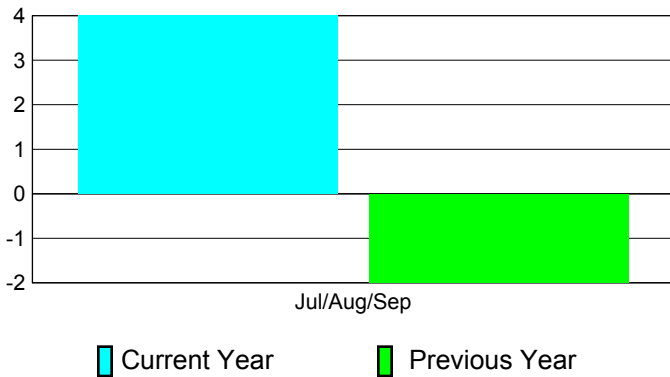

2011-2012 GMT Reports for District (or Undistricted) **District 301 C**

GMT: **Doctor DATUK K NAGARATN** Location: **PHILIPPINES**

GMT CA: **5**

CLUBS

Club Results
2011-2012

Clubs
2010-2011

Month	New Club Goal	Actual New Clubs	Actual Dropped Clubs	Gain/Loss of Clubs	Gain/Loss of Clubs
Jul/Aug/Sep		4	0	4	-2
Totals		4	0	4	-2

Club Results 2011-2012

Goal, New, Dropped, Gain/Loss

Comparison of Club Gain/Loss

Current Year Compared to the Previous Year

YTD Status Quo Clubs 2011-2012

Status Quo Clubs Compared to Status Quo Members

MEMBERSHIP

Membership Results
2011-2012

Membership
2010-2011

Month	Net Memb Goal	Actual New Memb	Actual Dropped Memb	Gain/Loss of Memb	Gain/Loss of Memb
Jul/Aug/Sep		163	-29	134	-60
Totals		163	-29	134	-60

Membership Results 2011-2012

Goal, New, Dropped, Gain/Loss

Comparison of Membership Gain/Loss

Current Year Compared to the Previous Year

Gender Comparison 2011-2012

Jul/Aug/Sep

Male Female