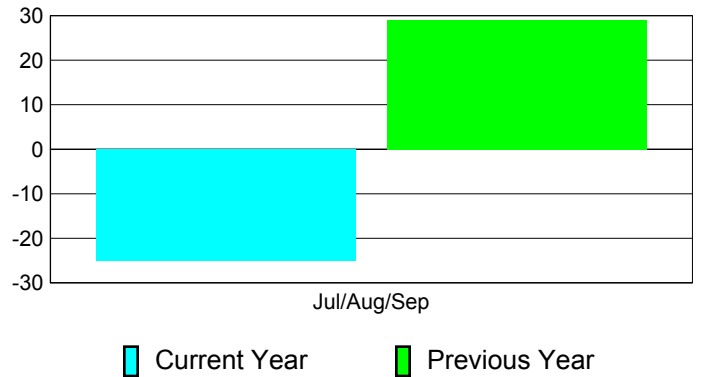

Gender Comparison 2011-2012

Jul/Aug/Sep

Male Female