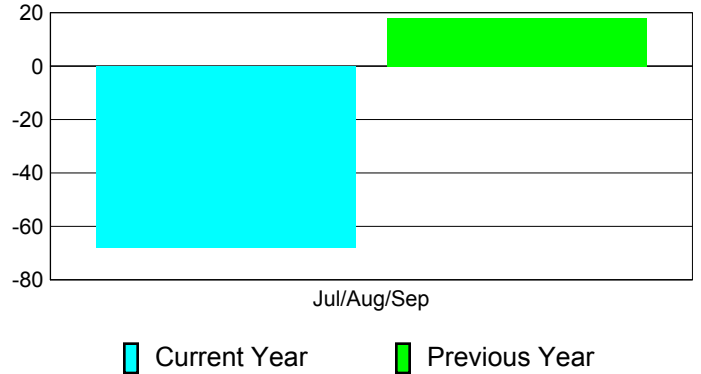

Gender Comparison 2011-2012

Jul/Aug/Sep

Male Female