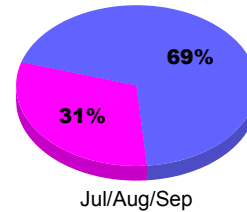

Gender Comparison 2011-2012

Jul/Aug/Sep

Legend: Male (Blue), Female (Magenta)