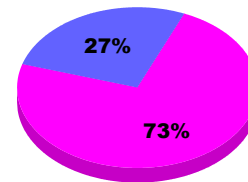

YTD Status Quo Clubs 2011-2012

Status Quo Clubs Compared to Status Quo Members

Legend: Status Quo Clubs (Cyan), Total Status Quo Members (Green)

MEMBERSHIP

Membership Results
2011-2012

Membership
2010-2011

Month	Net Memb Goal	Actual New Memb	Actual Dropped Memb	Gain/Loss of Memb	Gain/Loss of Memb
Jul/Aug/Sep		1	0	1	0
Totals		1	0	1	0

Membership Results 2011-2012

Goal, New, Dropped, Gain/Loss

Legend: Goal (Cyan), Actual (Green), Dropped (Yellow), Gain Loss (Magenta)

Comparison of Membership Gain/Loss

Current Year Compared to the Previous Year

Legend: Current Year (Cyan), Previous Year (Green)

Gender Comparison 2011-2012

Jul/Aug/Sep

Legend: Male (Blue), Female (Magenta)