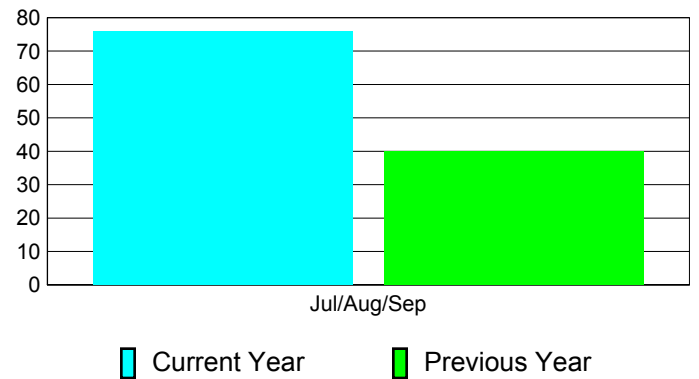

Gender Comparison 2011-2012