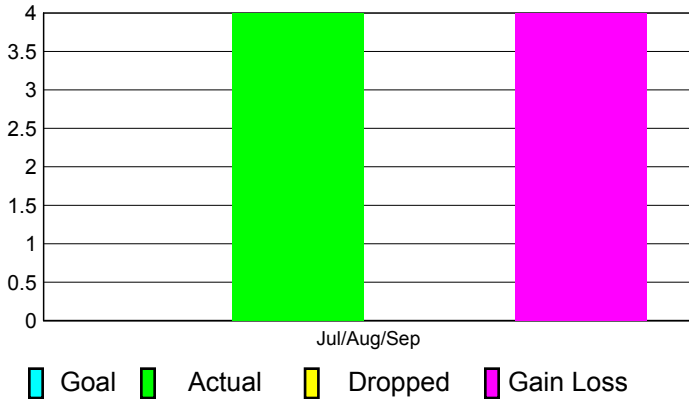

2011-2012 GMT Reports for District (or Undistricted) **District 301 C**

GMT: **Doctor DATUK K NAGARATN** Location: **PHILIPPINES**

GMT CA: **5**

CLUBS

Club Results
2011-2012

Clubs
2010-2011

Month	New Club Goal	Actual New Clubs	Actual Dropped Clubs	Gain/Loss of Clubs	Gain/Loss of Clubs
Jul/Aug/Sep		4	0	4	-2
Totals		4	0	4	-2

Club Results 2011-2012

Goal, New, Dropped, Gain/Loss

Comparison of Club Gain/Loss

Current Year Compared to the Previous Year