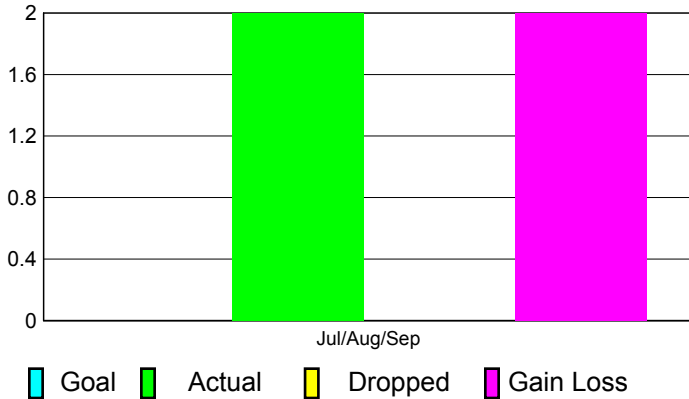

2011-2012 GMT Reports for District (or Undistricted) **District 301D2**

GMT: **Doctor DATUK K NAGARATN**, Location: **PHILIPPINES**

GMT CA: **5**

CLUBS

Club Results
2011-2012

Clubs
2010-2011

Month	New Club Goal	Actual New Clubs	Actual Dropped Clubs	Gain/Loss of Clubs	Gain/Loss of Clubs
Jul/Aug/Sep		2	0	2	1
Totals		2	0	2	1

Club Results 2011-2012

Goal, New, Dropped, Gain/Loss

Comparison of Club Gain/Loss

Current Year Compared to the Previous Year