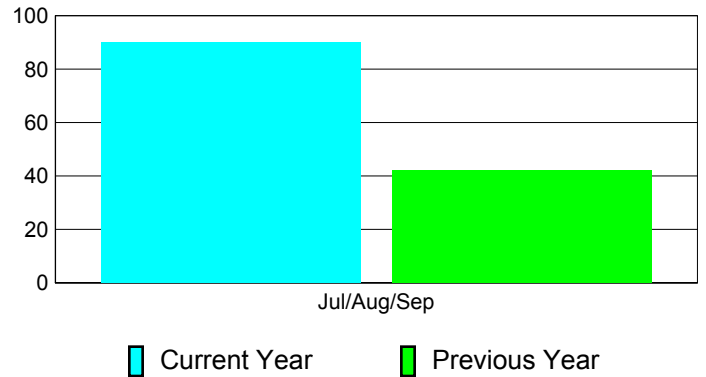

Gender Comparison 2011-2012

Jul/Aug/Sep

Male Female