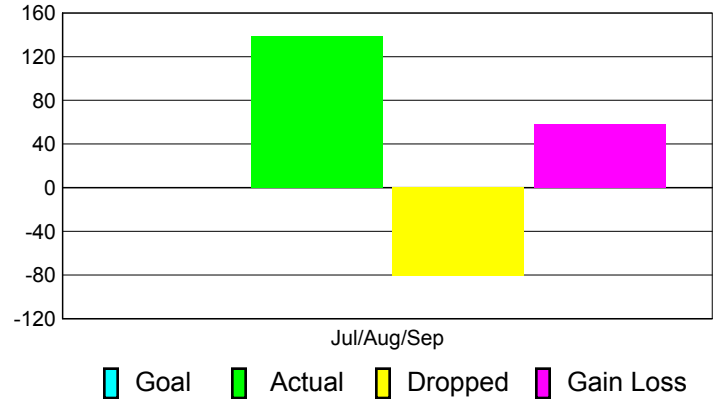

Membership Results 2011-2012

Goal, New, Dropped, Gain/Loss