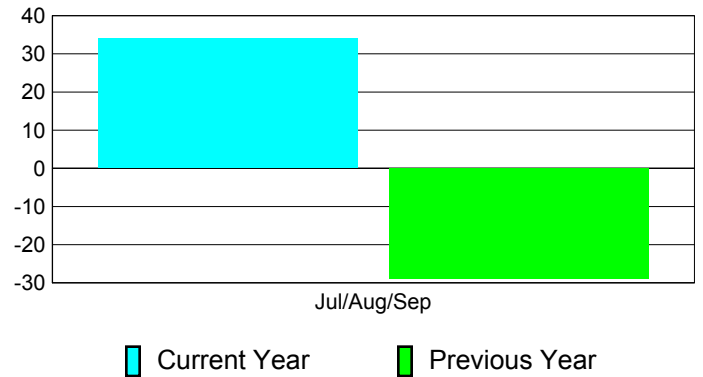

Comparison of Membership Gain/Loss

Current Year Compared to the Previous Year