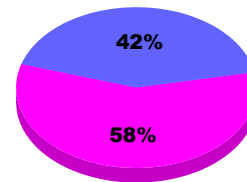

YTD Status Quo Clubs 2011-2012

Status Quo Clubs Compared to Status Quo Members

Legend: Status Quo Clubs (Cyan), Total Status Quo Members (Green)

MEMBERSHIP

Membership Results
2011-2012

Membership
2010-2011

Month	Net Memb Goal	Actual New Memb	Actual Dropped Memb	Gain/Loss of Memb	Gain/Loss of Memb
Jul/Aug/Sep		4	-13	-9	-6
Totals		4	-13	-9	-6

Membership Results 2011-2012

Goal, New, Dropped, Gain/Loss

Legend: Goal (Cyan), Actual (Green), Dropped (Yellow), Gain Loss (Magenta)

Comparison of Membership Gain/Loss

Current Year Compared to the Previous Year

Legend: Current Year (Cyan), Previous Year (Green)

Gender Comparison 2011-2012

Jul/Aug/Sep

Legend: Male (Blue), Female (Magenta)