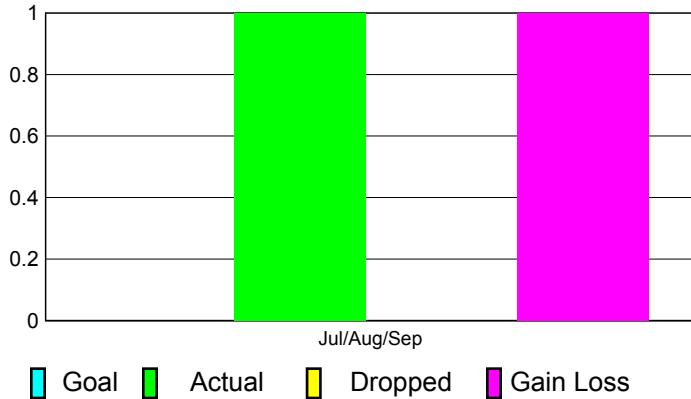

2011-2012 GMT Reports for District (or Undistricted) **District 308 B1**

GMT: **Doctor DATUK K NAGARATN**, Location: **MALAYSIA**

GMT CA: **5**

CLUBS

Club Results
2011-2012

Clubs
2010-2011

Month	New Club Goal	Actual New Clubs	Actual Dropped Clubs	Gain/Loss of Clubs	Gain/Loss of Clubs
Jul/Aug/Sep		1	0	1	1
Totals		1	0	1	1

Club Results 2011-2012

Goal, New, Dropped, Gain/Loss