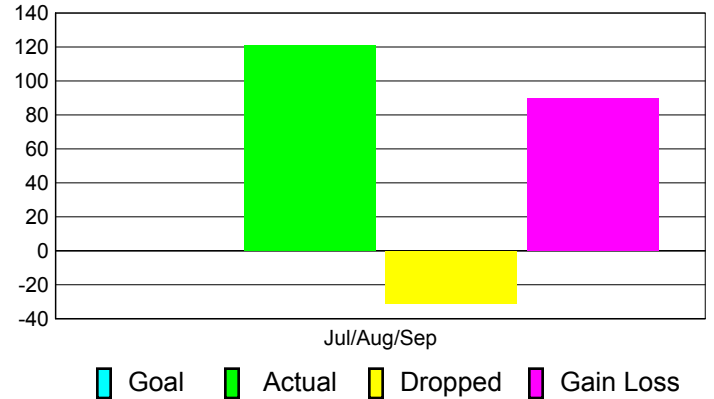

Membership Results 2011-2012

Goal, New, Dropped, Gain/Loss

Comparison of Membership Gain/Loss

Current Year Compared to the Previous Year