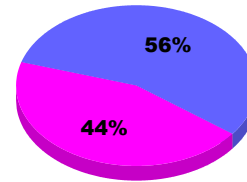

Jul/Aug/Sep

Male Female