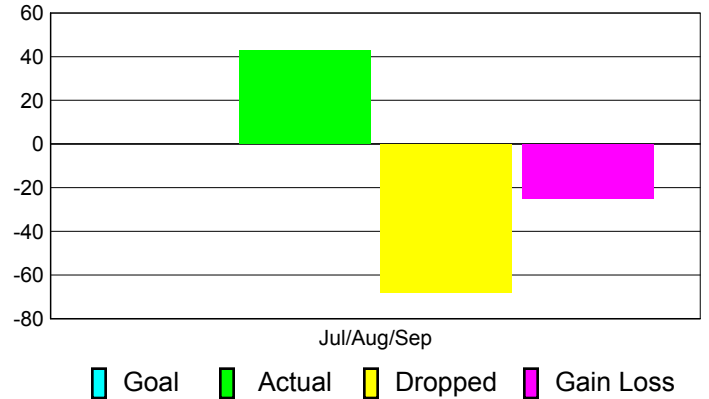

Membership Results 2011-2012

Goal, New, Dropped, Gain/Loss

Comparison of Membership Gain/Loss

Current Year Compared to the Previous Year