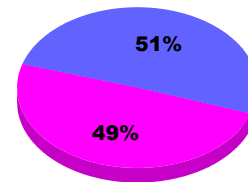

Jul/Aug/Sep

Male Female