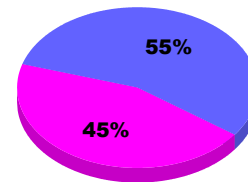

Jul/Aug/Sep

Male Female