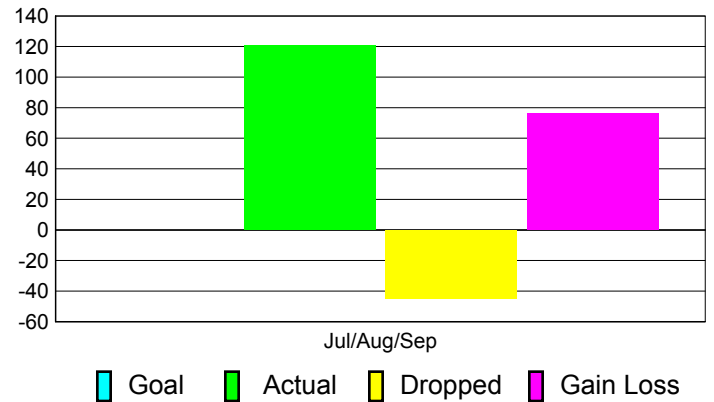

Membership Results 2011-2012

Goal, New, Dropped, Gain/Loss

Comparison of Membership Gain/Loss

Current Year Compared to the Previous Year