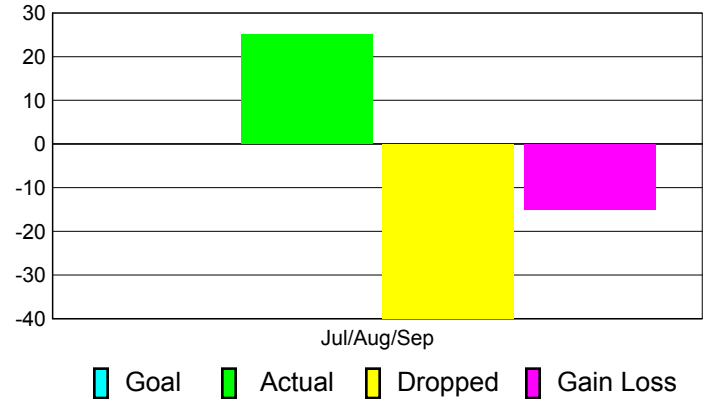

Membership Results 2011-2012

Goal, New, Dropped, Gain/Loss

Comparison of Membership Gain/Loss

Current Year Compared to the Previous Year