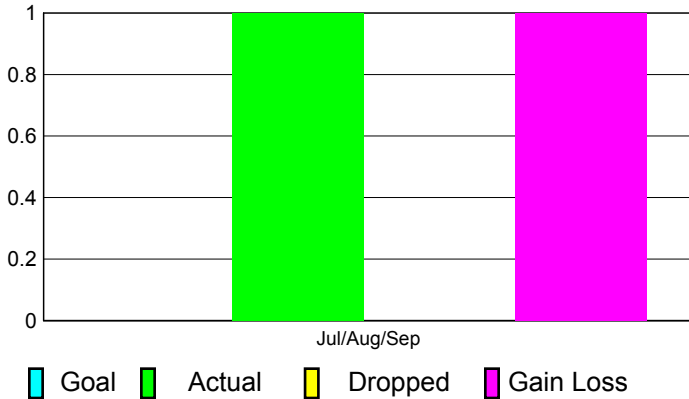

2011-2012 GMT Reports for District (or Undistricted) **District 301A2**

GMT: **Doctor DATUK K NAGARATN**, Location: **PHILIPPINES**

GMT CA: **5**

CLUBS

Club Results
2011-2012

Clubs
2010-2011

Month	New Club Goal	Actual New Clubs	Actual Dropped Clubs	Gain/Loss of Clubs	Gain/Loss of Clubs
Jul/Aug/Sep		1	0	1	-1
Totals		1	0	1	-1

Club Results 2011-2012

Goal, New, Dropped, Gain/Loss