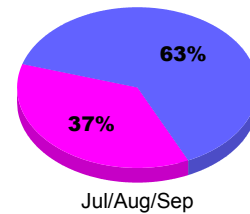

Jul/Aug/Sep

Male Female