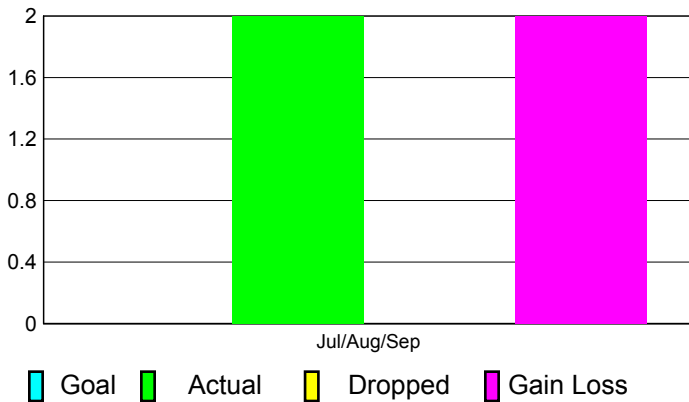

2011-2012 GMT Reports for District (or Undistricted) **District 308 B2**

GMT: **Doctor DATUK K NAGARATN**. Location: **MALAYSIA**

GMT CA: **5**

CLUBS

Club Results
2011-2012

Clubs
2010-2011

Month	New Club Goal	Actual New Clubs	Actual Dropped Clubs	Gain/Loss of Clubs	Gain/Loss of Clubs
Jul/Aug/Sep		2	0	2	0
Totals		2	0	2	0

Club Results 2011-2012

Goal, New, Dropped, Gain/Loss