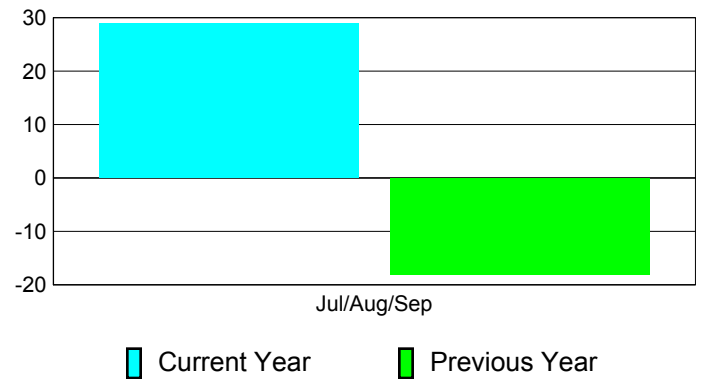

Comparison of Membership Gain/Loss

Current Year Compared to the Previous Year