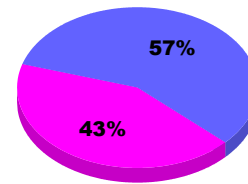

Jul/Aug/Sep

Male Female