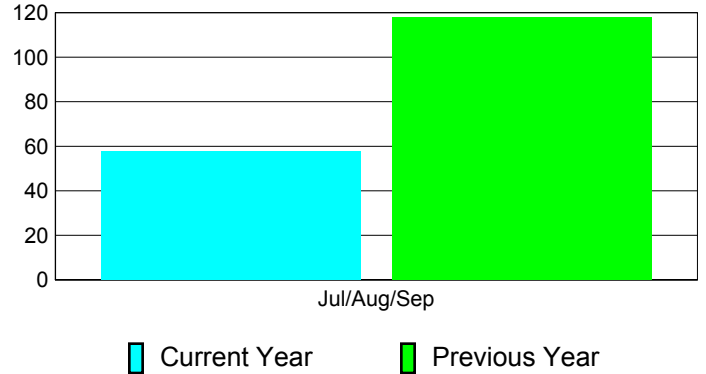

Comparison of Membership Gain/Loss

Current Year Compared to the Previous Year