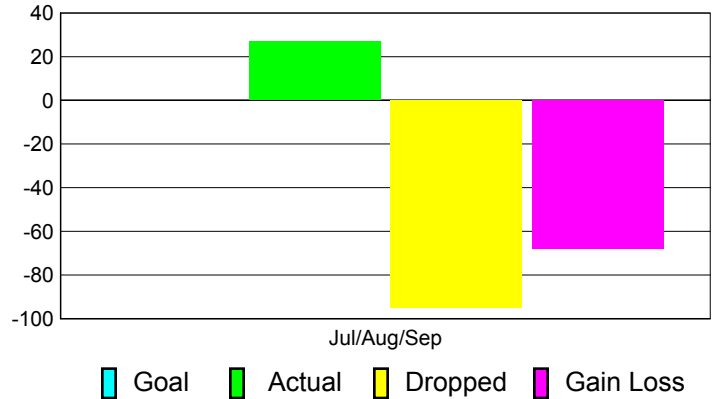

Membership Results 2011-2012

Goal, New, Dropped, Gain/Loss

Comparison of Membership Gain/Loss

Current Year Compared to the Previous Year