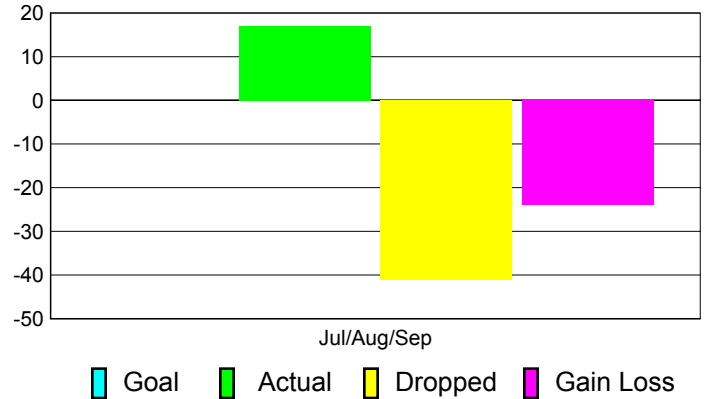

Membership Results 2011-2012

Goal, New, Dropped, Gain/Loss