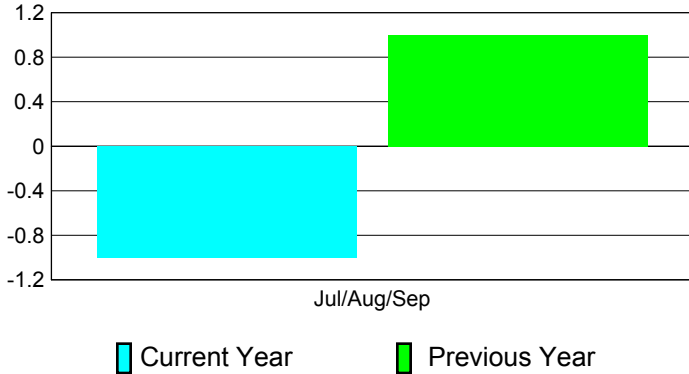

2011-2012 GMT Reports for District (or Undistricted) **District 301A1**

GMT: **Doctor DATUK K NAGARATN**, Location: **PHILIPPINES**

GMT CA: **5**

CLUBS

Club Results
2011-2012

Clubs
2010-2011

Month	New Club Goal	Actual New Clubs	Actual Dropped Clubs	Gain/Loss of Clubs	Gain/Loss of Clubs
Jul/Aug/Sep		0	-1	-1	1
Totals		0	-1	-1	1

Club Results 2011-2012

Goal, New, Dropped, Gain/Loss

Comparison of Club Gain/Loss

Current Year Compared to the Previous Year

YTD Status Quo Clubs 2011-2012

Status Quo Clubs Compared to Status Quo Members

MEMBERSHIP

Membership Results
2011-2012

Membership
2010-2011

Month	Net Memb Goal	Actual New Memb	Actual Dropped Memb	Gain/Loss of Memb	Gain/Loss of Memb
Jul/Aug/Sep		27	-95	-68	18
Totals		27	-95	-68	18

Membership Results 2011-2012

Goal, New, Dropped, Gain/Loss

Comparison of Membership Gain/Loss

Current Year Compared to the Previous Year

Gender Comparison 2011-2012

Jul/Aug/Sep

Male Female